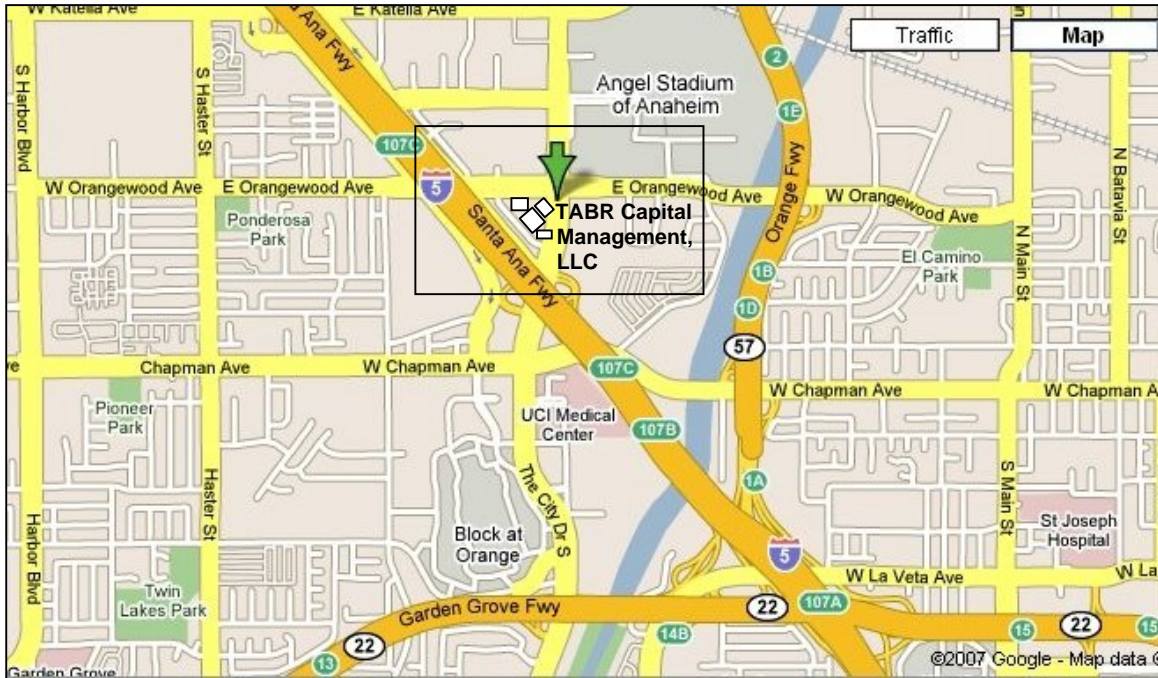

Directions to TABR Capital Management, LLC

500 N. State College Blvd., Suite 1320, Orange, CA 92868 (714) 704-9180

From the 5 Freeway: Take the State College Blvd exit and go north. Turn left at the first light, Orange Center Drive. TABR is located on the right in the 14-story office tower next to the Hilton Hotel. Parking is free. You can either park in the 2-hour uncovered visitor parking lot or inside the covered parking garage.

From the 57 Freeway: Take the Orangewood Ave exit and go west. Turn left onto State College Blvd and turn right at the first light, Orange Center Drive.